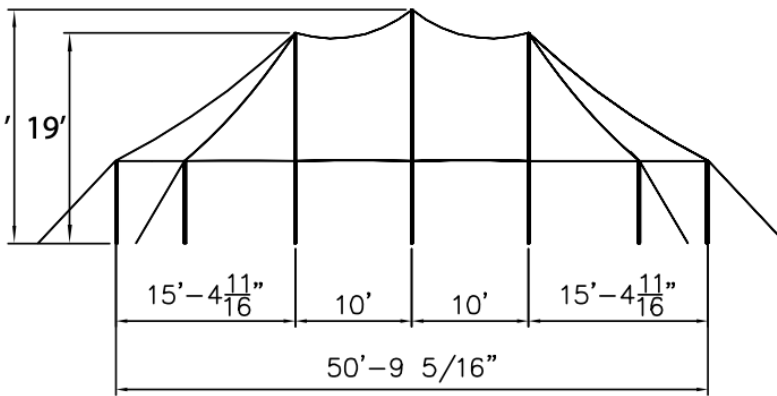

32x50 Sailcloth Tent

Center poles: 3

Number of legs: 14

Square feet: 1417

CURATED
EVENTS

	Ceremony	Stations (1/3 Seated)	Full Seating	Full Seated w/ Dance Floor, Stage & Lounge
# of Guests	177	118	78	60

SIDE VIEW