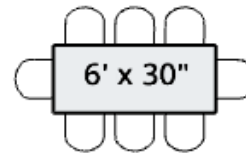

CURATED EVENTS

TABLE DIAGRAMS

30" Round
2-4 Guests

36" Round
2-4 Guests

48" Round
4-6 Guests

60" Round
6-8 Guests

72" Round
8-10 Guests

36" Square
2-4 Guests

48" Square
4 Guests

60" Square
8 Guests

4' Rectangle
2-4 Guests

6' Conference
3 Guests

6' Banquet
6-8 Guests

6' Estate
10 Guests

8' Conference
4 Guests

8' Banquet
8-10 Guests