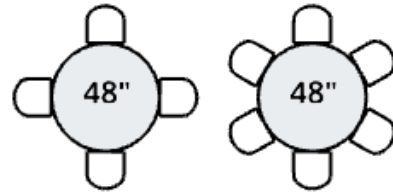

CURATED EVENTS

TABLE DIAGRAMS

30" Round
2-4 Guests

36" Round
2-4 Guests

48" Round
4-6 Guests

60" Round
6-8 Guests

72" Round
8-10 Guests

36" Square
2-4 Guests

48" Square
4 Guests

60" Square
8 Guests

4' Rectangle
2-4 Guests

6' Conference
3 Guests

6' Banquet
6-8 Guests

6' Estate
10 Guests

8' Conference
4 Guests

8' Banquet
8-10 Guests