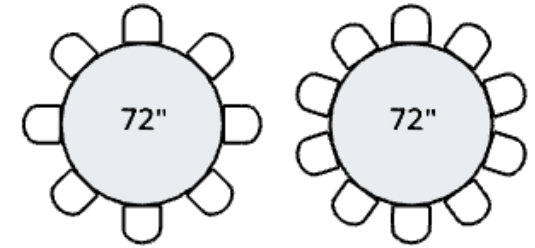

CURATED EVENTS

TABLE DIAGRAMS

30" Round
2-4 Guests

36" Round
2-4 Guests

48" Round
4-6 Guests

60" Round
6-8 Guests

72" Round
8-10 Guests

36" Square
2-4 Guests

48" Square
4 Guests

60" Square
8 Guests

4' Rectangle
2-4 Guests

6' Conference
3 Guests

6' Banquet
6-8 Guests

6' Estate
10 Guests

8' Conference
4 Guests

8' Banquet
8-10 Guests